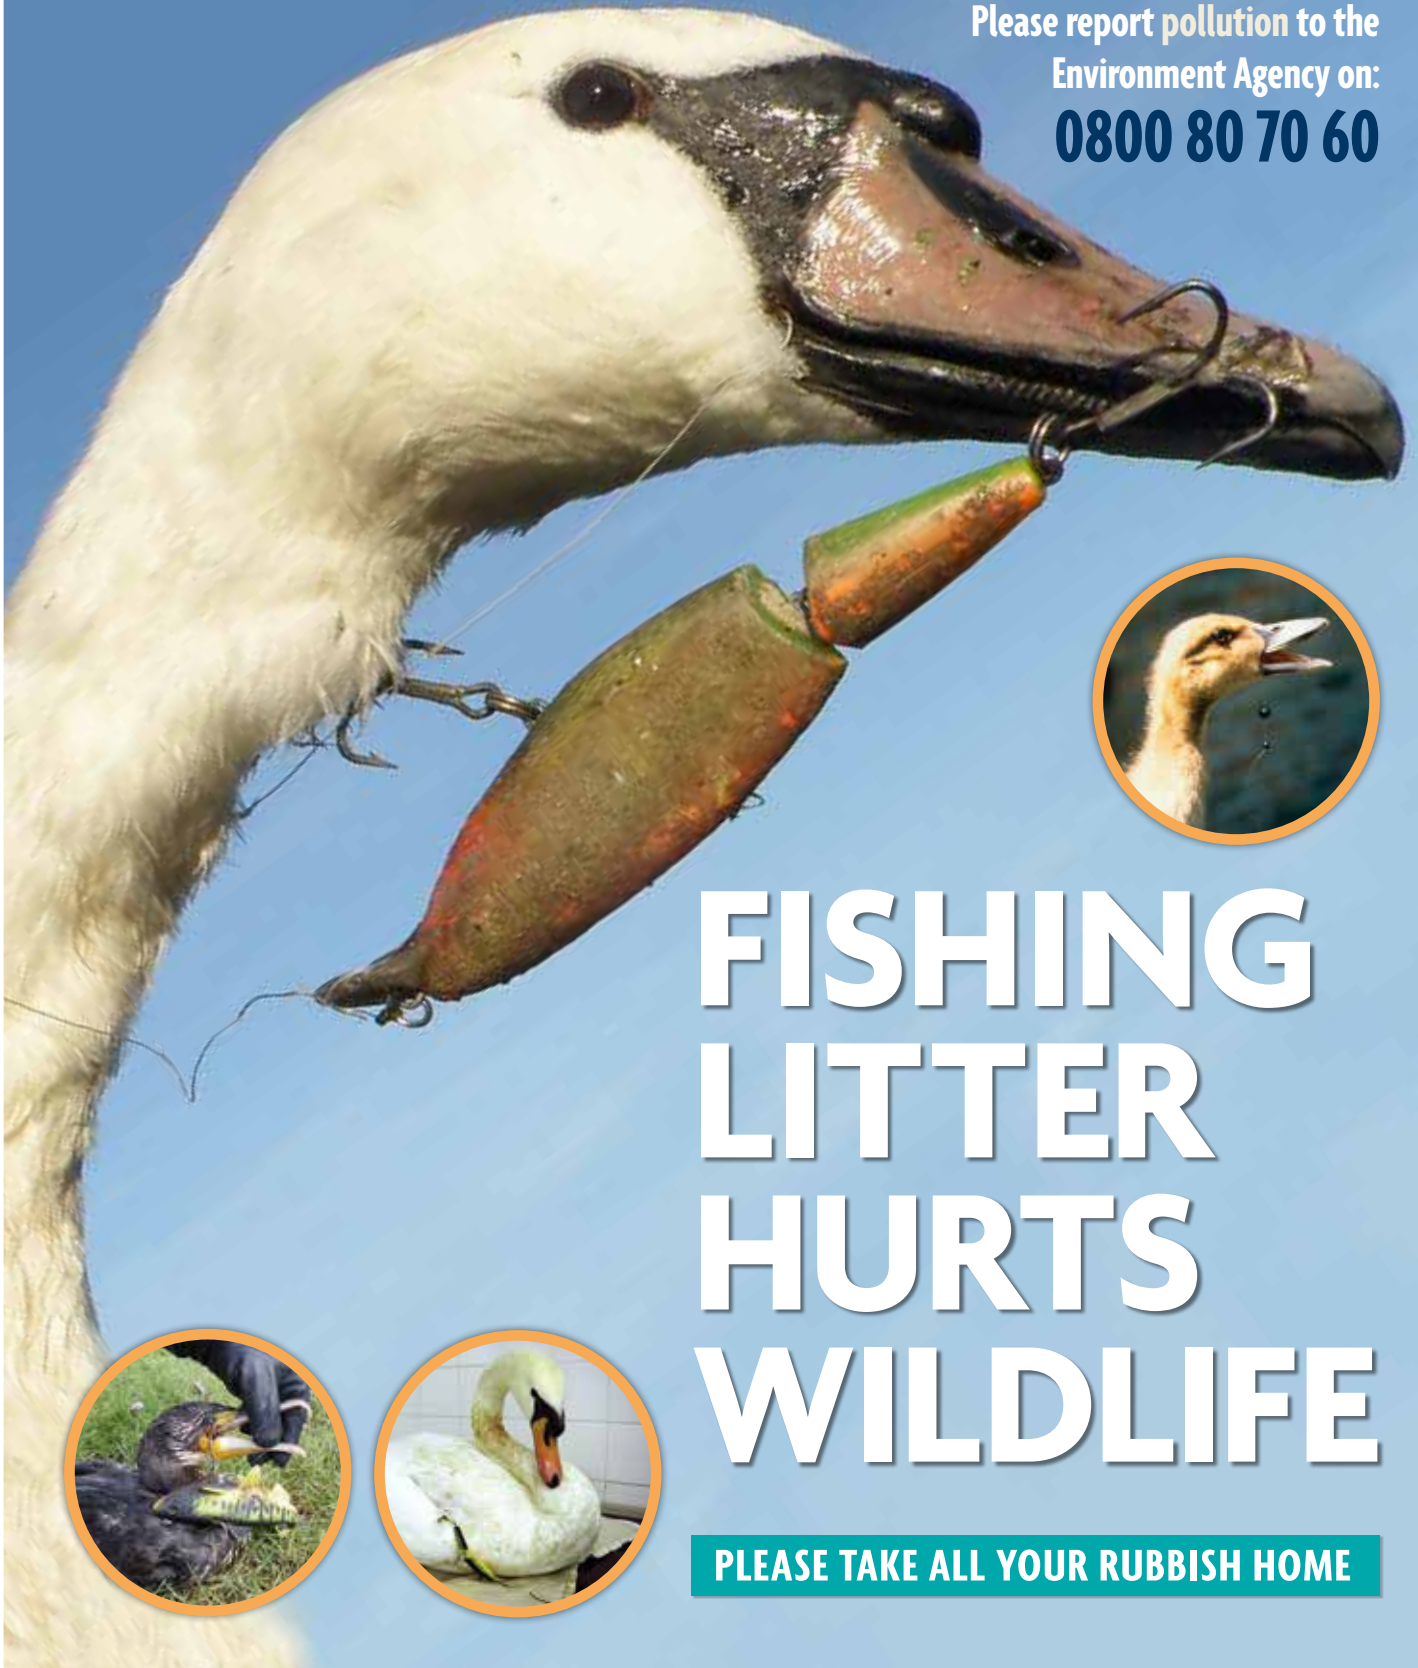

Please report injured wildlife
to the RSPCA on:
0300 1234 999

Please report pollution to the
Environment Agency on:
0800 80 70 60

FISHING LITTER HURTS WILDLIFE

PLEASE TAKE ALL YOUR RUBBISH HOME